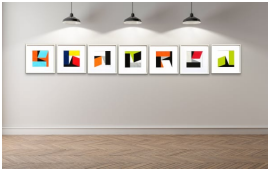

INCLUDED: 19 works

Multi Plate Block Prints

Cosmic Slop

Multi Plate Block Print

22 x 22 cm

2018

Free Your Mind

Multi Plate Block Print

22 x 22 cm

2018

Mood Control
Multi Plate Block Print
22 x 22 cm

2018

On the Verge
Multi Plate Block Print
22 x 22 cm

2018

Plane Paper - Block Print Series

Plane Paper - Set of 7 Prints Unframed

2014

DESCRIPTION:

Street Scene - New Orleans USA

Vegas Baby

5 Colour Reduction Lino Print on Rice Paper
20 x 15 cm

2012

DESCRIPTION:

Vegas Motel with it's famous "Googie" sign