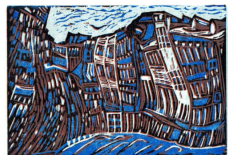

Western Province - South Africa

On Hollywood Blvd

5 Colour Reduction LinoPrint on Rice Paper
15 x 20 cm

2012

DESCRIPTION:

The famous Roosevelt Hotel in LA

Street of Dreams

4 Colour Reduction Linocut on Mulberry Paper
15 x 20 cm

2014

DESCRIPTION:

Street Scene - New Orleans USA

Vegas Baby

5 Colour Reduction Lino Print on Rice Paper
20 x 15 cm

2012

DESCRIPTION:

Vegas Motel with it's famous "Googie" sign