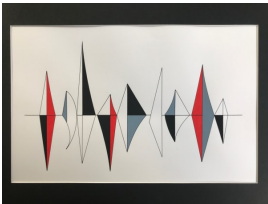

9
Painting on Paper
27 x 40 cm
January 2018