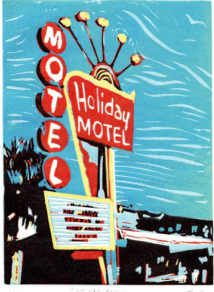

2014

DESCRIPTION:

Street Scene - New Orleans USA

Vegas Baby

5 Colour Reduction Lino Print on Rice Paper
20 x 15 cm

2012

DESCRIPTION:

Vegas Motel with it's famous "Googie" sign