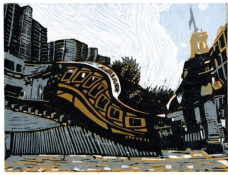

Plane Paper V
Block Print on Washi Paper
30 x 30 cm

2019

Plane Paper VI
Block Print on Washi Paper
30 x 30 cm

2019

Plane Paper VII
Block Print on Washi Paper
30 x 30 cm

2019

Reduction Lino Prints

Angels Flight