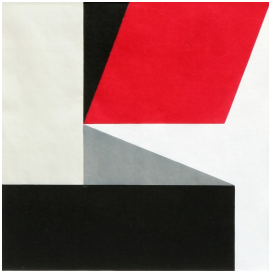

Plane Paper VI
Block Print on Washi Paper
30 x 30 cm

2019